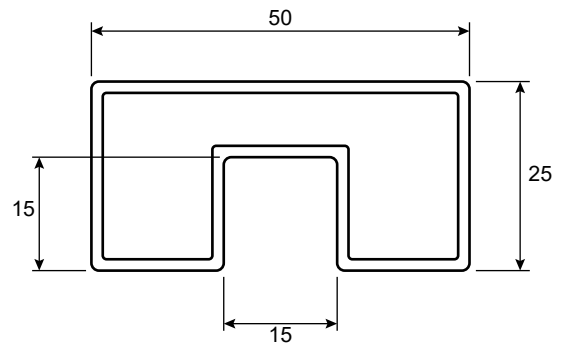

PRODUCT TYPE/
**Tube Slotted 21mm x
 25mm Stainless Steel**

TECHNICAL DETAILS/

- Tube Slotted 21mm x 25mm Stainless Steel
- Wall thickness 1.5mm
- Length : 5800mm
- Slot width 14mm x 14mm
- 316L Stainless Steel

CODE

SR21X25-58

AVAILABLE FINISHES/

- Polished
- Satin

PRODUCT TYPE/
**Tube Slotted 25mm x
 50mm Stainless Steel**

TECHNICAL DETAILS/

- Tube Slotted 25mm x 50mm Stainless Steel
- Wall thickness 1.5mm
- Length : 5800mm
- Slot width 15mm x 15mm
- 316L Stainless Steel

CODE

SR25x50-58

AVAILABLE FINISHES/

- Polished
- Satin